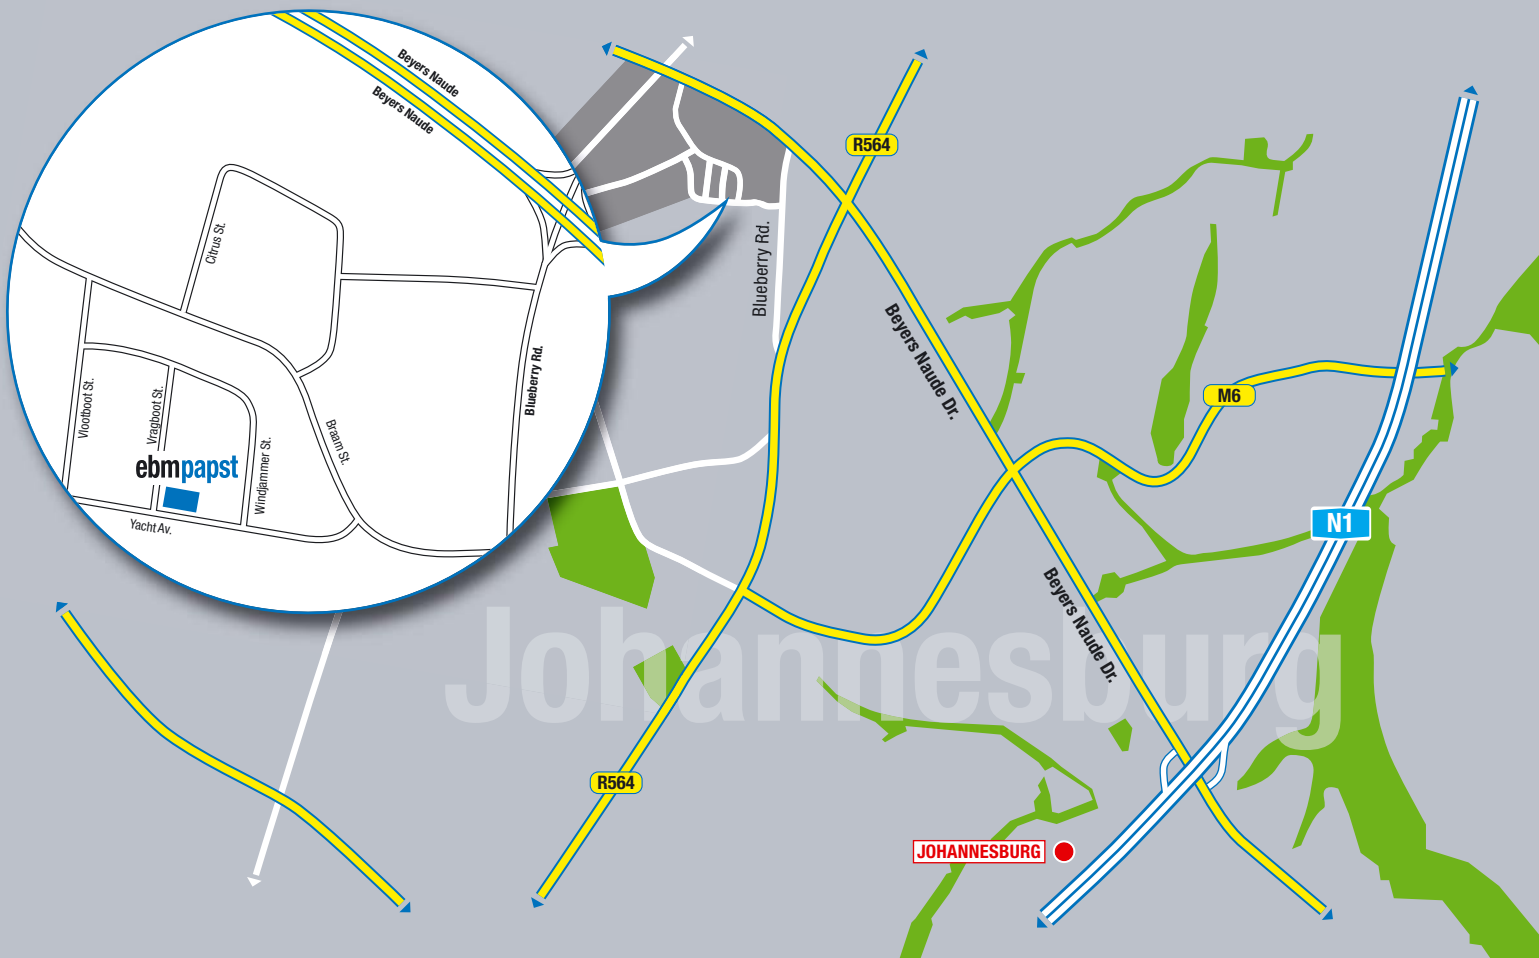

1/3

- From the N1 north turn left into Beyers Naude (M5).
Turn left into Blueberry road and then right into Braam street. First left into Yacht avenue, we are the third building on the right.
- From the N1 south turn right into Beyers Naude (M5).
Turn left into Blueberry road and then right into Braam street. First left into Yacht avenue, we are the third building on the right.

2/3

- From N7, Take the M8, Milnerton turn off.
- Keep left on Bosmansdam Road.
- Turn Right into Montague Drive.
- Turn, 3rd left into Marconi Road.
- Turn, 1st left into Marconi Crescent.
- We are on the left hand side.

3/3

- From the N2 north turn right into Inanda Road.
- Turn left into Teakfield Avenue.
- Turn first right into Ebonyfield Avenue.
- Hitech Park is the 2nd gate on the left hand side of the road.

ebmpapst