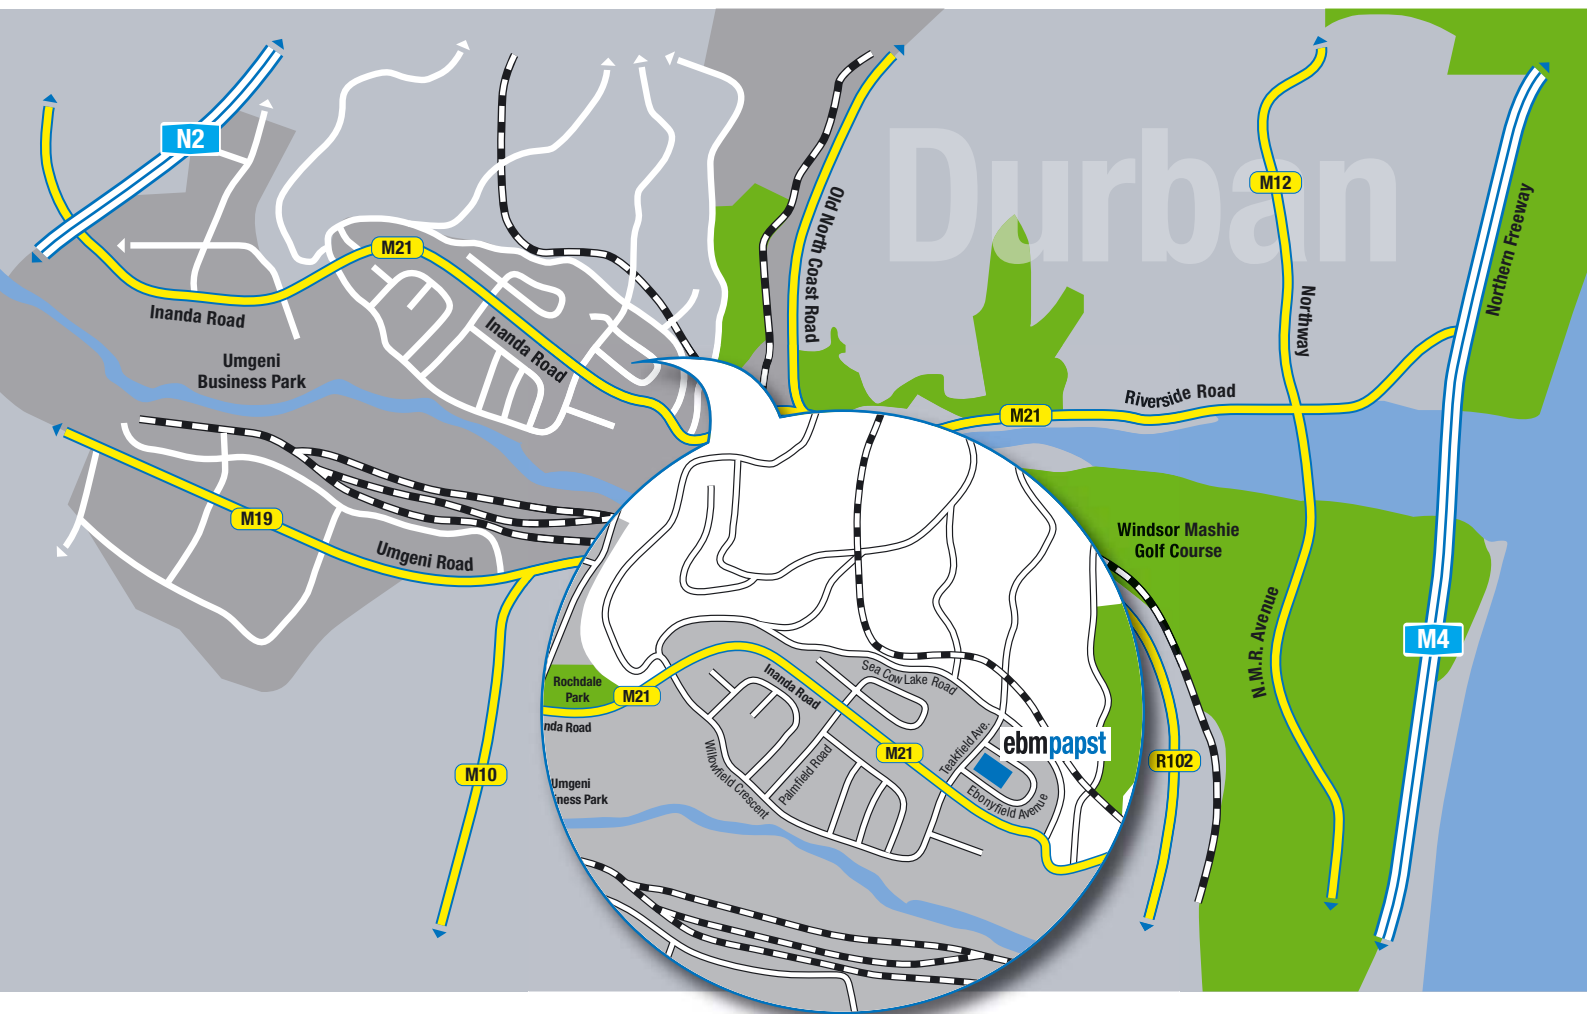

1/3

- From the N1 north turn left into Beyers Naude (M5).
Turn left into Blueberry road and then right into Braam street. First left into Yacht avenue, we are the third building on the right.
- From the N1 south turn right into Beyers Naude (M5).
Turn left into Blueberry road and then right into Braam street. First left into Yacht avenue, we are the third building on the right.

2/3

- From N7, Take the M8, Milnerton turn off.
- Keep left on Bosmansdam Road.
- Turn Right into Montague Drive.
- Turn, 3rd left into Marconi Road.
- Turn, 1st left into Marconi Crescent.
- We are on the left hand side.

3/3

- From the N2 north turn right into Inanda Road.
- Turn left into Teakfield Avenue.
- Turn first right into Ebonyfield Avenue.
- Hitech Park is the 2nd gate on the left hand side of the road.

ebmpapst