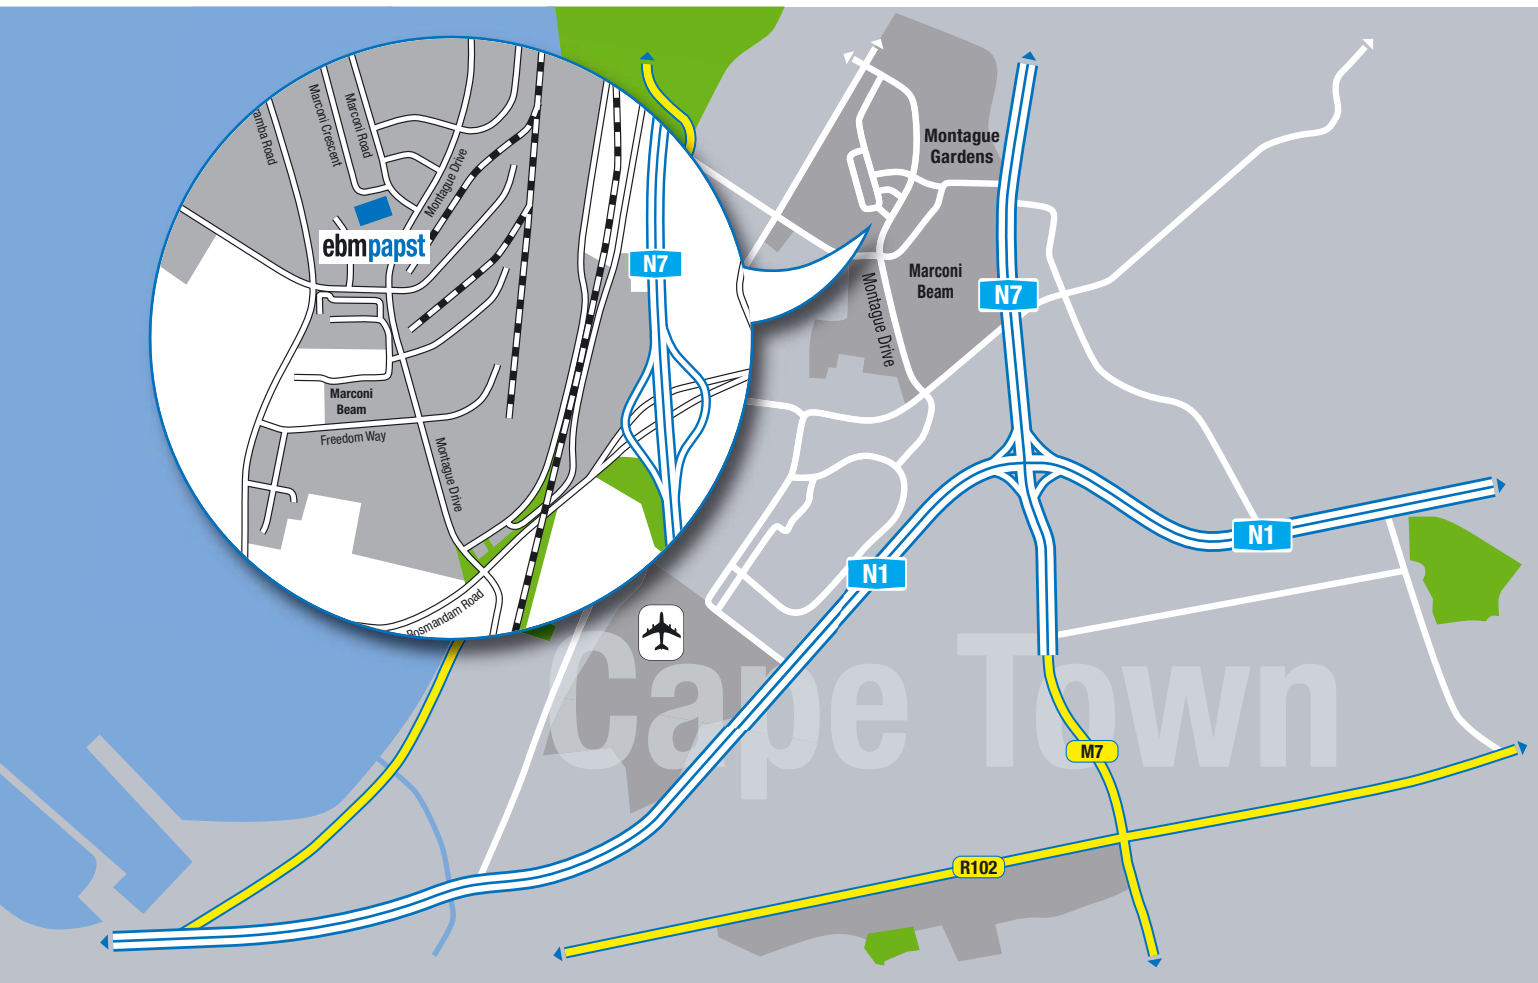

1/3

- From the N1 north turn left into Beyers Naude (M5).
Turn left into Blueberry road and then right into Braam street. First left into Yacht avenue, we are the third building on the right.
- From the N1 south turn right into Beyers Naude (M5).
Turn left into Blueberry road and then right into Braam street. First left into Yacht avenue, we are the third building on the right.

2/3

- From N7, Take the M8, Milnerton turn off.
- Keep left on Bosmansdam Road.
- Turn Right into Montague Drive.
- Turn, 3rd left into Marconi Road.
- Turn, 1st left into Marconi Crescent.
- We are on the left hand side.

3/3

- From the N2 north turn right into Inanda Road.
- Turn left into Teakfield Avenue.
- Turn first right into Ebonyfield Avenue.
- Hitech Park is the 2nd gate on the left hand side of the road.

ebmpapst